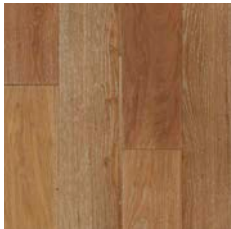

Hartco®

PHOTO: Beach Day, White Oak, EKTB75L02W

TIMBERBRUSHED™ | ENGINEERED HARDWOOD

GOLD

Wire-Brushed Texture & Wide Width Create an Upscale Design with Artistic Flair

The wire brushing delivers an effortless tactility that feels crafted, yet refined. The 7-1/2" width, along with long length planks, creates the directional trend that's perfect for open floor plans with expansive living space.

GOLD

Hartco®

WHITE OAK

Urban Effects
7-1/2" EKL85L01W

Sea Fare
7-1/2" EKT85L01W

Beach Day
7-1/2" EKT85L02W

Sandy Stroll
7-1/2" EKT85L04W

Coastal Style
7-1/2" EKT85L03W

Sunset Height
7-1/2" EKT85L05W

Deep Etched Natural
7-1/2" EAK85L04W

Charcoal Heather
7-1/2" EKT85L07W

Warm Cognac
7-1/2" EKT85L06W

Sand Mountain
7-1/2" EKL85L02W

Golden Timber
7-1/2" EKL85L06W

Coast to Coast
7-1/2" EKL85L04W